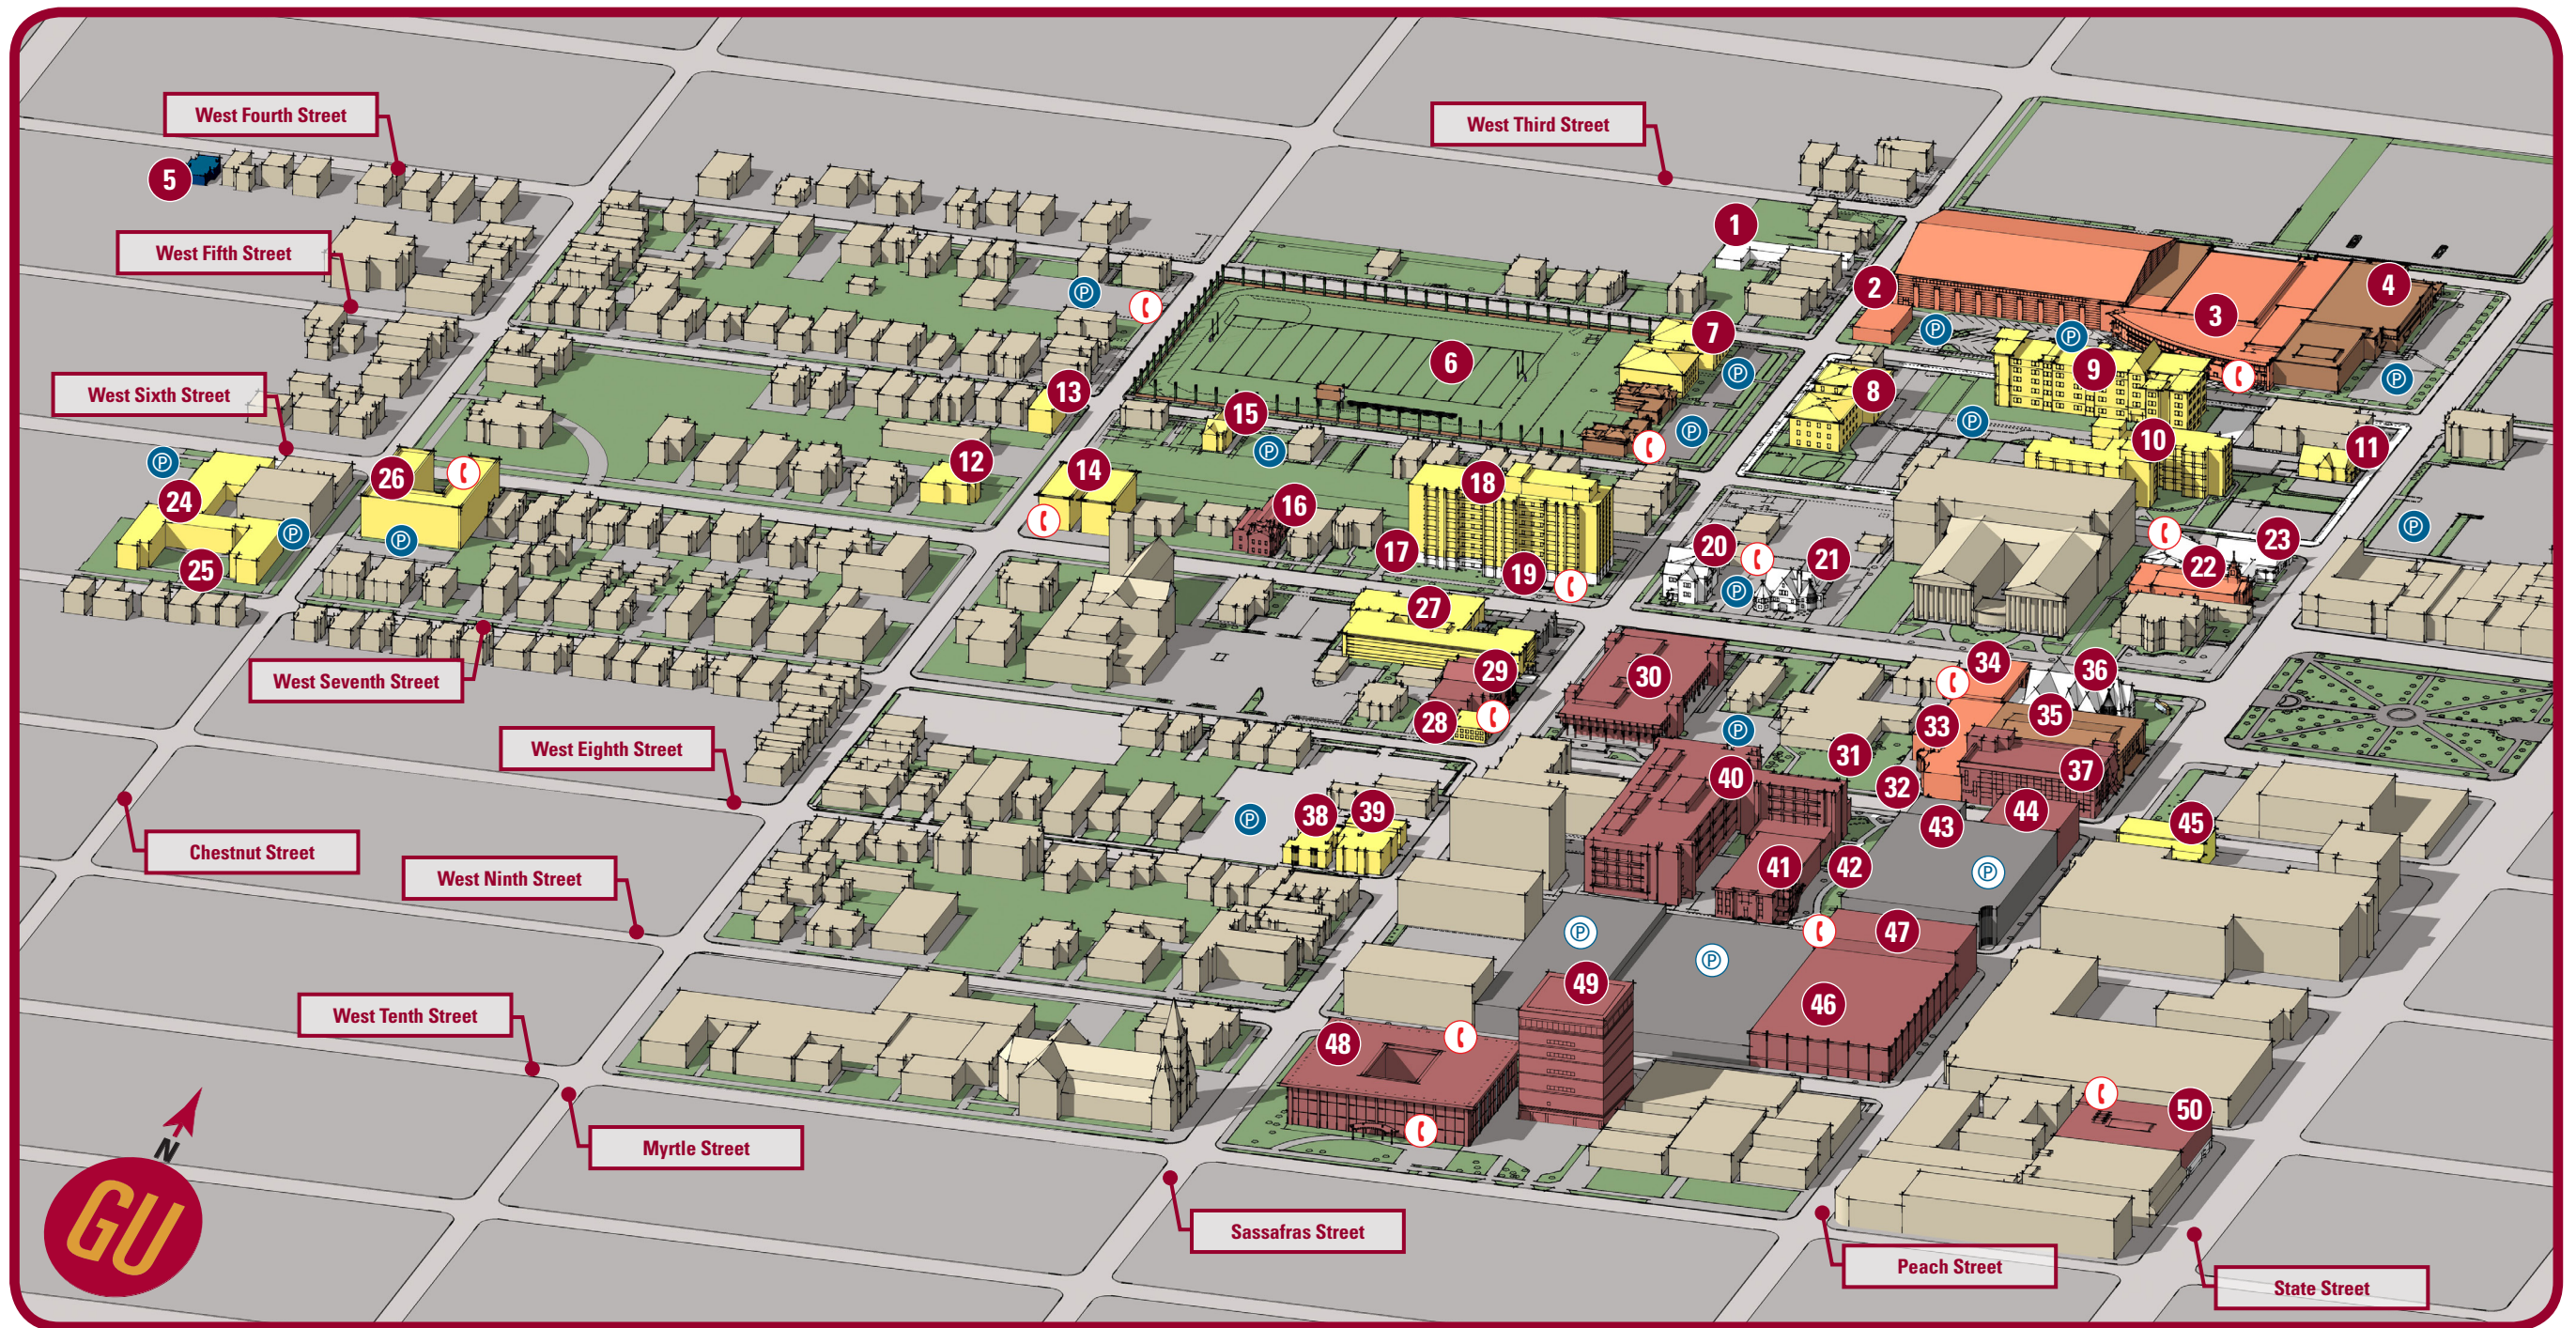

## ADMINISTRATION ○

- 37 Admissions- Global (International)
- 21 Admissions- Graduate
- 20 Admissions- Undergraduate
- 17 Campus Police & Safety
- 43 Campus Services
- 21 Cashier
- 21 Courthouse Commons
- 50 Erie Technology Incubator (ETI)
- 20 Gitnik Manse
- 23 Human Resources
- 36 Old Main
- 1 Physical Plant
- 21 Registrar
- 50 Small Business Development Center (SBDC)

## ATHLETIC FACILITIES ●

- 4 Carnival Athletic Pavilion
- 35 Hammermill Center
- 6 McConnell Family Stadium

## LANDMARKS

- 42 AJ's Way
- 31 Friendship Green
- 32 Gannon Arch

- Gannon Assigned Parking
- Public Parking
- Emergency Call Box